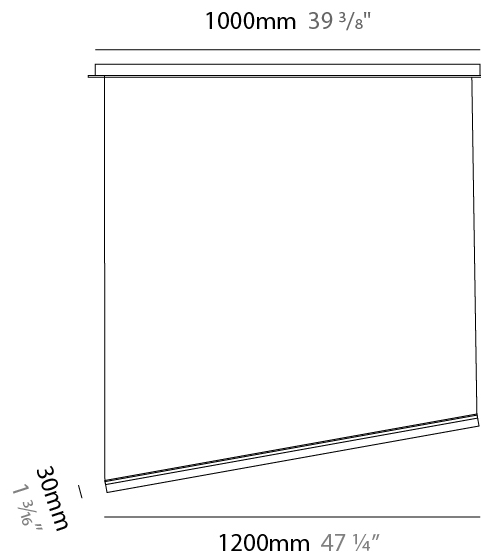

IXION SUSPENSION

D101830-

base number   LED Dimming   Color Temperature

1. To build a product code in our configurator select the specify button on the base model # product page
2. To build a manual product code on this datasheet choose from the options listed below in blue font and add the suffix to the base model #

GENERAL

Series: Ixion
Brand: Quasar
Division: Design
Mounting Type: Suspension
Mounting Location: Ceiling
Subcategory: Ambient

PHYSICAL

Shape: Rectangle
Length (mm): 1200
Length (in): 47 3/4
Height (mm): 30
Height (in): 1 3/16
Max. Overall Height (mm): 2030
Max. Overall Height (in): 79 15/16
Light Distribution: Omnidirectional
Weight (kg): 5
Weight (lbs): 11
Diffuser: Glass Half Matte / Half Clear
Fixture Material: Glass / Aluminum
Cable Details: 2000mm Cable

ELECTRICAL

Lamp Type: LED
Total Output Wattage (W): 14.4
Dimming: 0-10V Dimming / Phase Dimming (120Vac Only)
Driver Included: Yes
Driver Location: Integrated
Driver Type: Constant Voltage - Universal
Driver Class: Class 2
Input Voltage (V): 120 - 277
Output Voltage (V): 24
Upon Request: (Not included - see components) 0-10Vdc dimming / (Included) Phase dimming @120Vac only / Non-dimming @277Vac

LED

Number of LEDs: 1
Color Temperature (°K): 2400 / 2700 / 3000 / 4000
Max. Delivered Lumen (lm): 700 (2700K)
CRI: >90 CRI
Lamp Life (hrs): 50000

OPTICAL

RATINGS AND CERTIFICATIONS

Certified By: Certified for North American Standards
IP rating: IP20